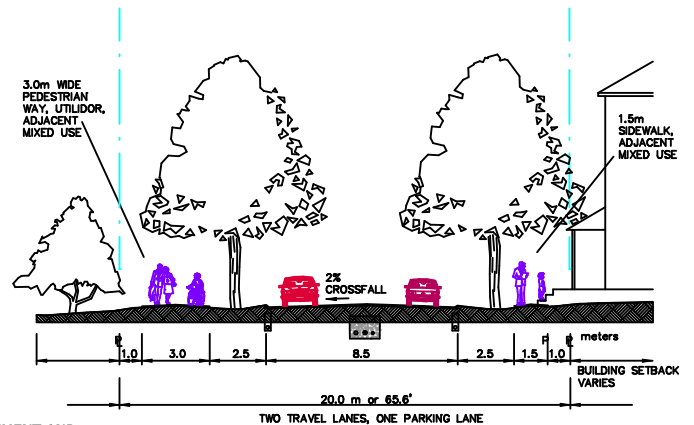

**KORTRIGHT ARCHETYPE MC2=E HOUSE
ECO-COMMUNITY STREET SECTIONS
IMPERIAL MEASURES**

Local Residential Road - No Curb

**KORTRIGHT ARCHETYPE MC2=E HOUSE
ECO-COMMUNITY STREET SECTIONS
METRIC MEASURES**

Local Residential Road - No Curb

Local Residential Road - Curbed

Local Residential Road - Curbed

Local Main Street / Collector Street

Local Main Street / Collector Street