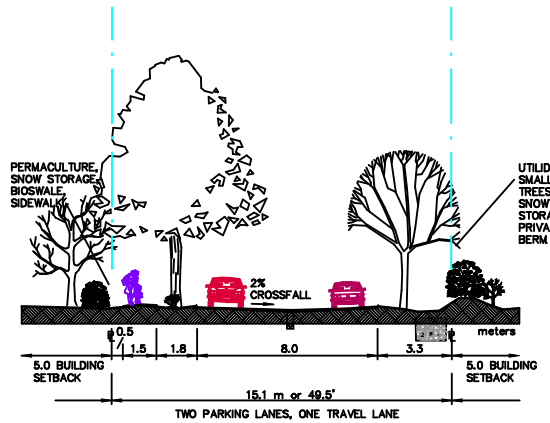

**KORTRIGHT ARCHETYPE MC2=E HOUSE
ECO-COMMUNITY STREET SECTIONS
IMPERIAL MEASURES**

Local Residential Road - No Curb

**KORTRIGHT ARCHETYPE MC2=E HOUSE
ECO-COMMUNITY STREET SECTIONS
METRIC MEASURES**

Local Residential Road - No Curb

Local Residential Road - Curbed

Local Residential Road - Curbed

Local Main Street / Collector Street

Local Main Street / Collector Street