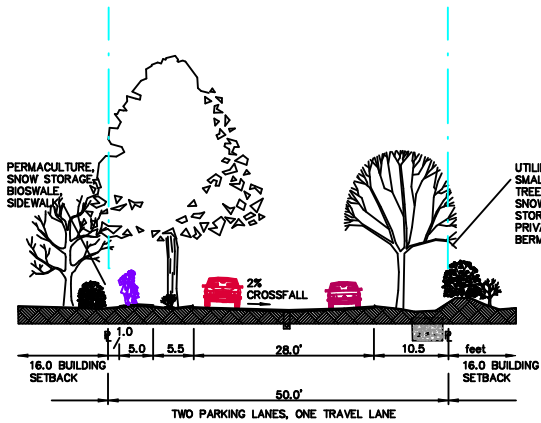

**KORTRIGHT ARCHETYPE MC2=E HOUSE
ECO-COMMUNITY STREET SECTIONS
IMPERIAL MEASURES**

Local Residential Road - No Curb

**KORTRIGHT ARCHETYPE MC2=E HOUSE
ECO-COMMUNITY STREET SECTIONS
METRIC MEASURES**

Local Residential Road - No Curb

Local Residential Road - Curbed

Local Residential Road - Curbed

Local Main Street / Collector Street

Local Main Street / Collector Street