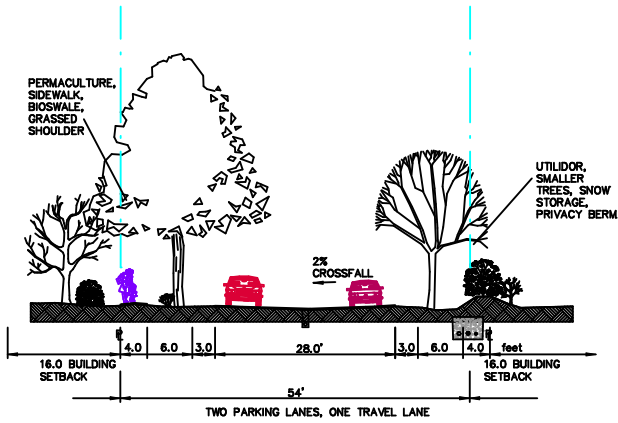

**KORTRIGHT ARCHETYPE MC2=E HOUSE
ECO-COMMUNITY STREET SECTIONS
IMPERIAL MEASURES**

Local Residential Road - No Curb

**KORTRIGHT ARCHETYPE MC2=E HOUSE
ECO-COMMUNITY STREET SECTIONS
METRIC MEASURES**

Local Residential Road - No Curb

Local Residential Road - Curbed

Local Residential Road - Curbed

Local Main Street / Collector Street

Local Main Street / Collector Street