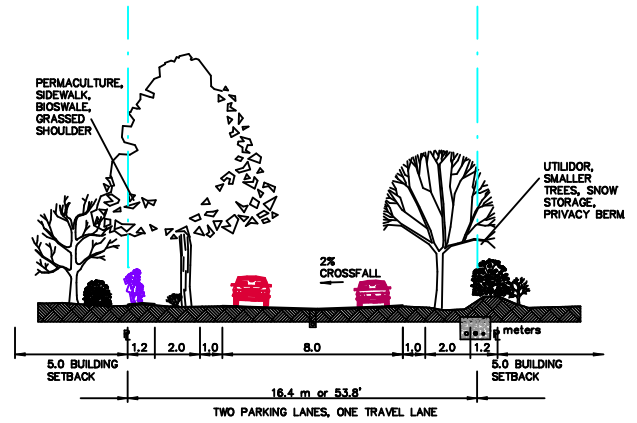

**KORTRIGHT ARCHETYPE MC2=E HOUSE
ECO-COMMUNITY STREET SECTIONS
IMPERIAL MEASURES**

Local Residential Road - No Curb

**KORTRIGHT ARCHETYPE MC2=E HOUSE
ECO-COMMUNITY STREET SECTIONS
METRIC MEASURES**

Local Residential Road - No Curb

Local Residential Road - Curbed

Local Residential Road - Curbed

Local Main Street / Collector Street

Local Main Street / Collector Street