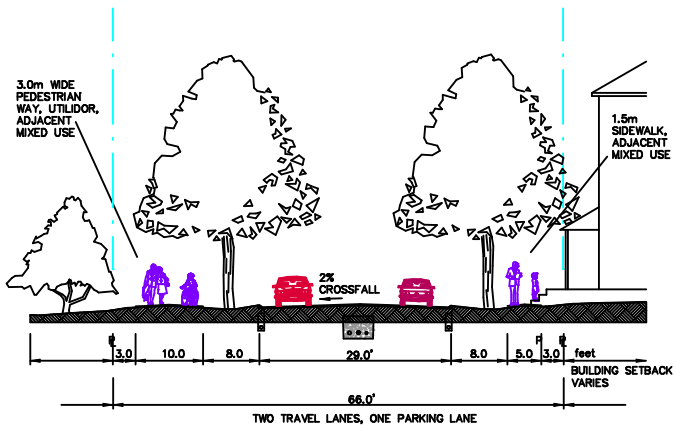

**KORTRIGHT ARCHETYPE MC2=E HOUSE
ECO-COMMUNITY STREET SECTIONS
IMPERIAL MEASURES**

Local Residential Road - No Curb

**KORTRIGHT ARCHETYPE MC2=E HOUSE
ECO-COMMUNITY STREET SECTIONS
METRIC MEASURES**

Local Residential Road - No Curb

Local Residential Road - Curbed

Local Residential Road - Curbed

Local Main Street / Collector Street

Local Main Street / Collector Street